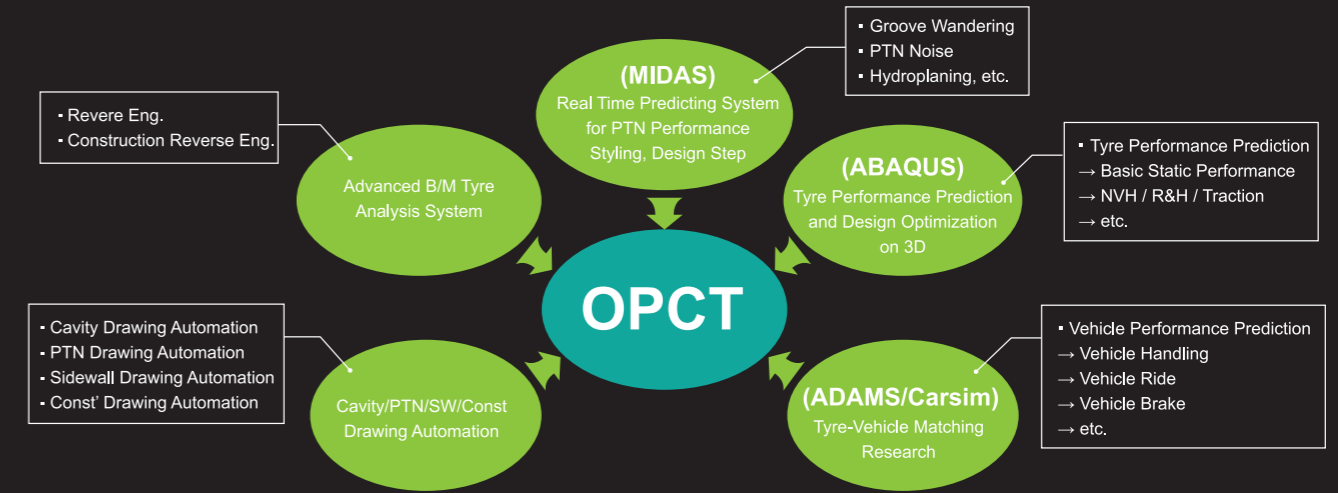

ARIVO TYRE CO., LTD
E-mail: info@arivotyre.com
Web: www.arivotyre.com (Global)
www.arivotyre.co.uk (U.K.)

A Global Tyre Brand
Safety, Quality & Performance Go Together

ABOUT US

Arivo is a classic word for arrival, it means "Wherever you go, our tyres will take you to your destination". The design and originality of brand Arivo are from the United Kingdom.

ARIVO TYRE is manufactured for Passenger, SUV, Light Truck and Commercial vehicles with its own unique product range which expands rapidly through European advanced technology in design and production. All tyres have strict quality control and have obtained ISO9001&ISO/16949 Quality Management System Certification. Product Liability is underwritten by Jordan & Jordan Insurance Group (USA).

The Ultimate Driving Experience is to arrive at your destination with ARIVO's Safety, Quality and Performance.

▷ R&D PROCESS THEORY

OPCT : Optimization Profile Control Theory

PREMIO ARZERO PREMIO ARZ1 PREMIO ARZ2 ULTRA ARZ4 ULTRA ARZ5 ULTRA ARZ5 - RUNFLAT ULTRA SPORT ARV7